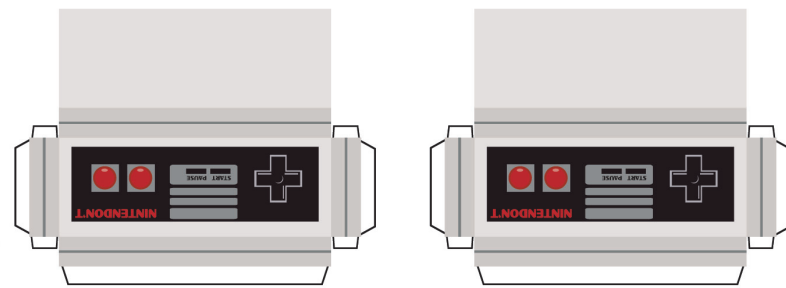

# DOOKIE-POO VIDEO GAME SET

VINYL ENHANCEMENT PAPER MODEL  
**DOOKIE-POO**  
 •FOR USE WITH ALL DOOKIE-POO SERIES 1 VINYL FIGURES•  
 DOOKIE-POO™ & © Manny Galán

COINS

DOOKIE-POO NINTENDON'T ENTERTAINMENT SYSTEM

BACK OF COLLAR

PREPPY SHIRT

CUT OUT

TILE FLOOR

HAIR

SLEEVES

GLUE INSIDE SHIRT BACK

GLUE INSIDE SHIRT FRONT